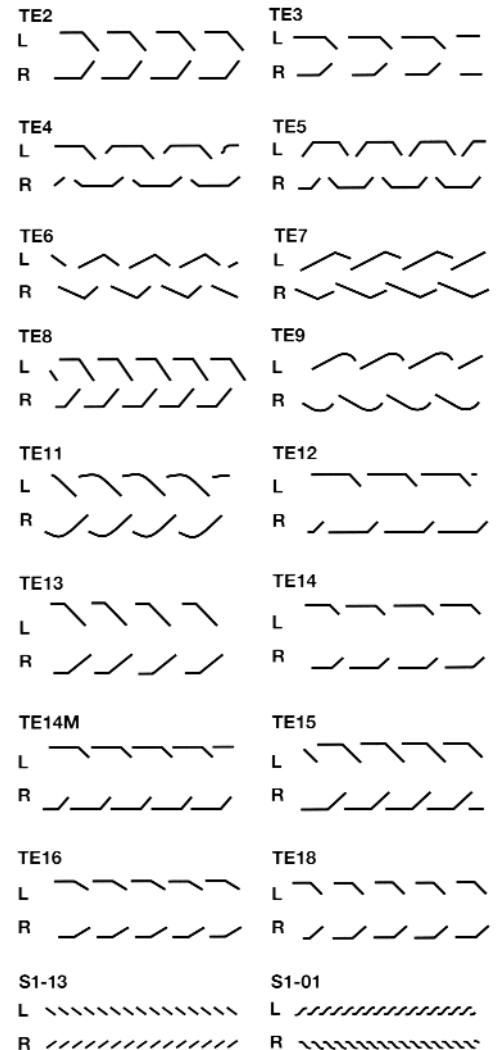

National Tear Edge Rule

Helmold Tear Edge or Zipper

Profiles are smaller than actual size.

Simonds/Notting Zipper & Tear Edge Rule

2041 Elm Court • Ontario, CA 91761
 Toll-Free:
 (800) 423-4478 • Fax: (866) 786-2437