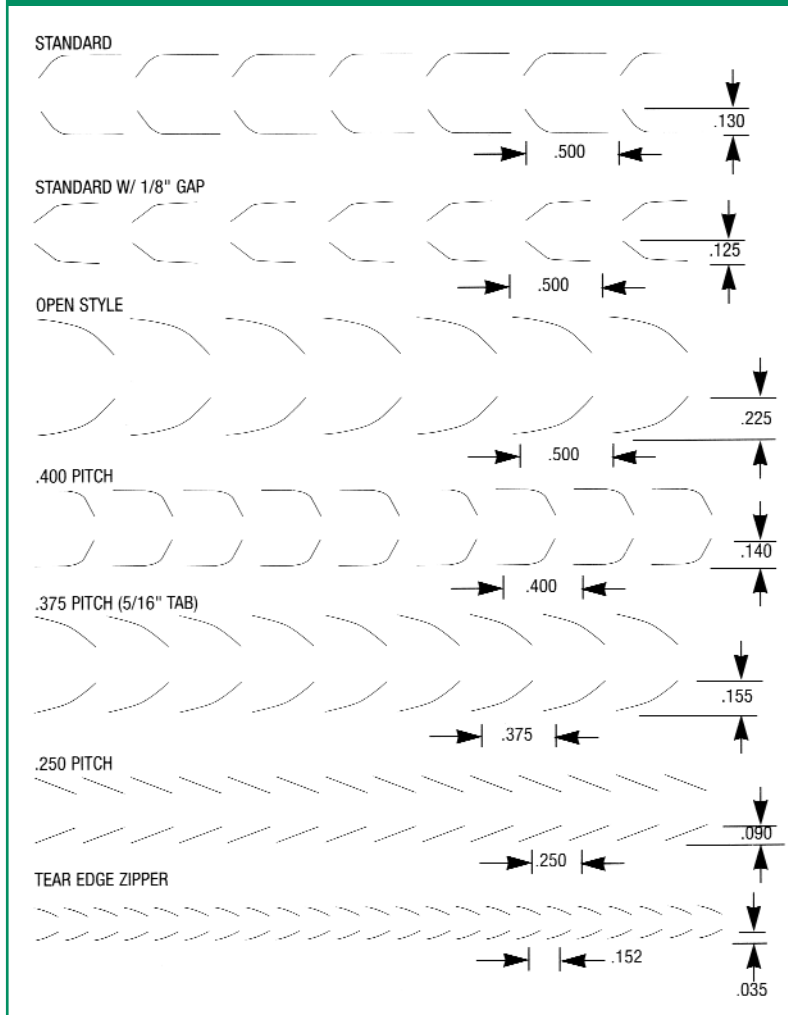

National Tear Edge Rule

Helmold Tear Edge or Zipper

Profiles are smaller than actual size.

Simonds/Notting Zipper & Tear Edge Rule

2041 Elm Court • Ontario, CA 91761
 Toll-Free:
 (800) 423-4478 • Fax: (866) 786-2437