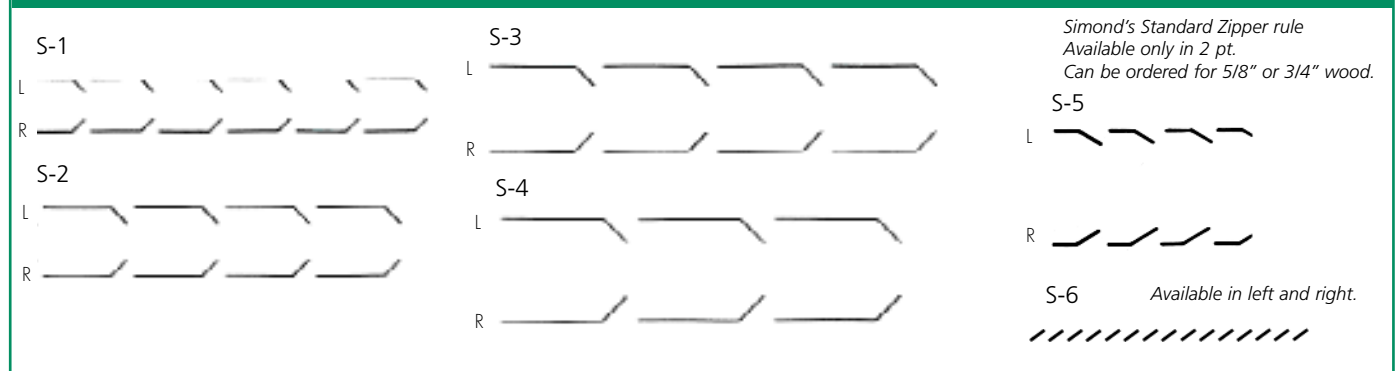

National Tear Edge Rule

Helmold Tear Edge or Zipper

Profiles are smaller than actual size.

Simonds/Notting Zipper & Tear Edge Rule

2041 Elm Court • Ontario, CA 91761
 Toll-Free:
 (800) 423-4478 • Fax: (866) 786-2437