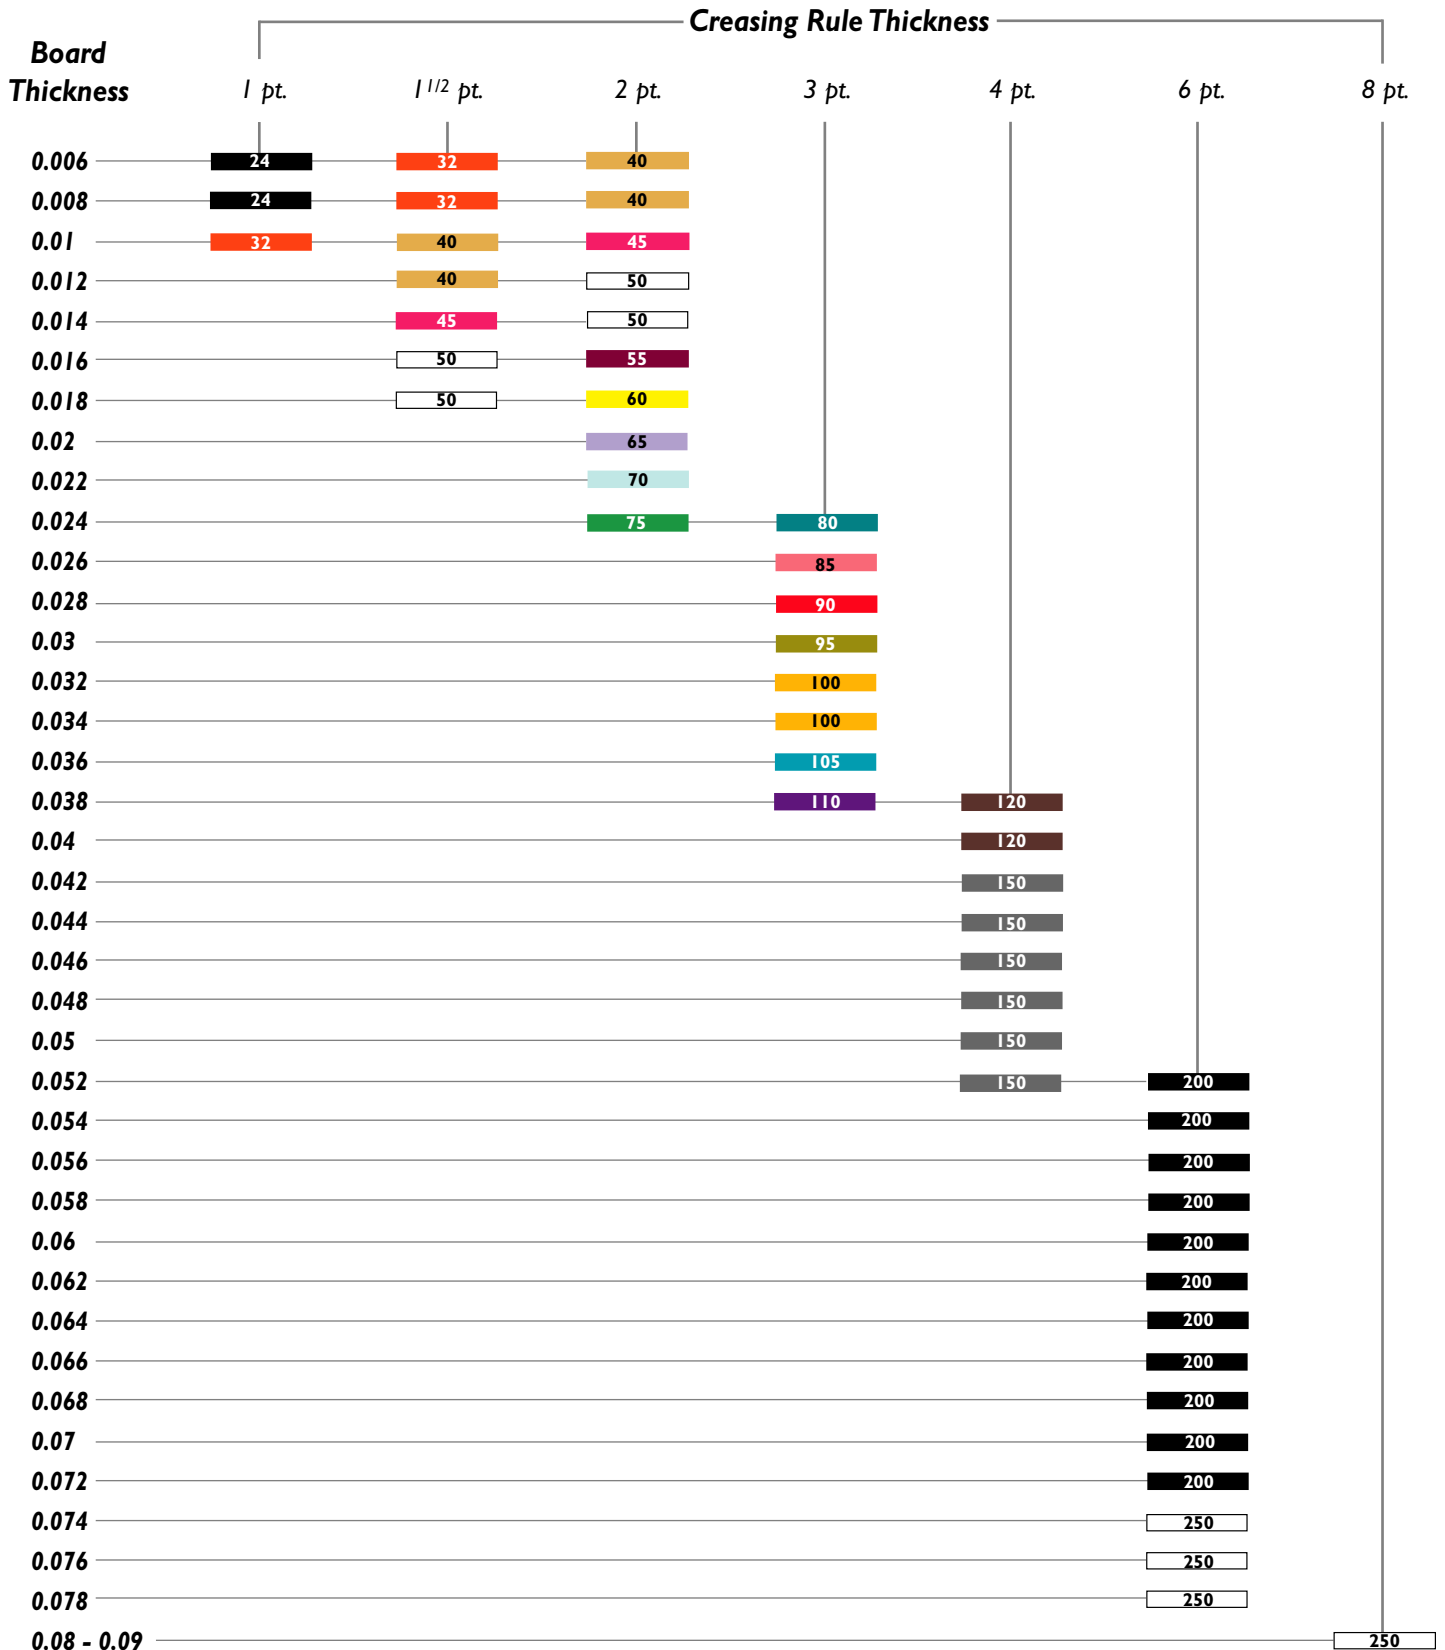

PLASTRIX™ features a unique radius-profile that **REDUCES DRAW** on material being scored.

PLASTRIX™ matrix is produced with an accurate, thermally-bonded locator system - **NO ADHESIVE RESIDUE TO REMOVE!**

### For optimum results...

Use Channel's specially formulated **CUTTING PLATE CLEANER II** to clean and prepare your cutting plates!

**CHANNEL®  
CREASING  
MATRIX, INC.**

Contact your Wagner Die Supply location for more information this and other CCM products!

# SIZE SELECTION CHART

**HEIGHT FORMULA:**

**CUTTING RULE HEIGHT minus BOARD THICKNESS minus .005 (for 1/2") or .010 (for 1/4") = creasing rule height.**

# PART NO. & COLOR GUIDE

**24**

**#24 Black**

Part# **380240** 1/4" wide, 96 ft. / box  
Part# **380241** 1/2" wide, 60 ft. / box

**50**

**#50 White**

Part# **380500** 1/4" wide, 96 ft. / box  
Part# **380501** 1/2" wide, 60 ft. / box