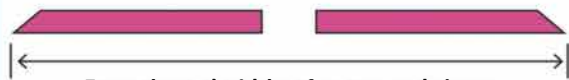

See other side for PINK Size Selection!

West

2041 Elm Court, Ontario, CA 91761
Local: 909-947-3044 • Fax: 909-923-7809

Southwest

827 S. Great S'west Pkwy., Grand Prairie, TX 75051
Local: 214-630-4695 • Fax: 214-630-5425

Midwest

960 Industrial Drive, Elmhurst, IL 60126
Local: 630-782-6230 • Fax: 630-782-6220

800-423-4478 TOLL-FREE ALL LOCATIONS!

www.wagnerdiesupply.com
sales@wagnerdiesupply.com

Centred Matrix

Up to and including channel widths 3.5mm
12mm base width / 36 metres per box

From channel widths of 4.0mm and above
15mm base width / 30 metres per box

MATRIX HEIGHT	CHANNEL WIDTH
03	08
03	10
03	12
03	13
03	15
04	08
04	10
04	12
04	13
04	14
04	15
04	17
04	19
05	10
05	12
05	13
05	14
05	15
05	16
05	17
05	19
05	21

MATRIX HEIGHT	CHANNEL WIDTH
06	15
06	16
06	17
06	19
06	21
06	23
06	25
06	27
06	32
06	35
06	40
07	23
07	25
07	27
07	30
07	32
08	21
08	23
08	25
08	27
08	30
08	32
08	35
08	40

MATRIX HEIGHT	CHANNEL WIDTH
10	27
10	30
10	32
10	35
10	40
10	45
10	50
10	60
12	40
12	50