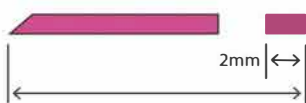

From channel widths of 4.0mm and above
15mm base width / 30 metres per box

MATRIX HEIGHT	CHANNEL WIDTH
03	08
03	10
03	12
03	13
03	15
04	08
04	10
04	12
04	13
04	14
04	15
04	17
04	19
05	10
05	12
05	13
05	14
05	15
05	16
05	17
05	19
05	21

MATRIX HEIGHT	CHANNEL WIDTH
06	15
06	16
06	17
06	19
06	21
06	23
06	25
06	27
06	32
06	35
06	40
07	23
07	25
07	27
07	30
07	32
08	21
08	23
08	25
08	27
08	30
08	32
08	35
08	40

MATRIX HEIGHT	CHANNEL WIDTH
10	27
10	30
10	32
10	35
10	40
10	45
10	50
10	60
12	40
12	50

All sizes are supplied with strong tape unless otherwise specified when ordering.

Other sizes are available on request and subject to minimum order quantities.

Off Centred Matrix

Up to and including channel widths 1.7mm
8mm base width / 36 metres per box