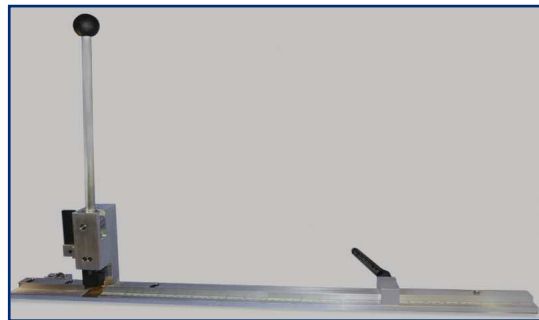

CCM's PINK Matrix

C&T CHANNEL CCM

CCM's PINK is durable, has an improved adhesive, and can be sanded or skived!

CCM's PINK is the tough, synthetic, fibrous matrix that offers long runs and reliable performance, with the ability to be sanded and skived if desired. PINK features a tough Rosadium® body with a film base that maintains crease consistency throughout the run. Improved bonded applicator ensures precise application, and specialized adhesive makes sure PINK stays put! PINK also has finger-lift release paper, that makes installation quick and easy.

PINK features an ultra-smooth profile with a chamfered edge, designed to provide smooth runs at today's faster press speeds. A wide selection of sizes means we have the exact PINK matrix that's right for your application!

PINK is available in Standard (12mm) width and Slim (5 mm) for multiple creases in close proximity.

CCM Matrix Miter Pliers - register an exact mitered cut. Larger blade cuts the finger lift tape. Heavy duty enough to cut the largest metal-based matrix and gentle enough to cut small pieces!